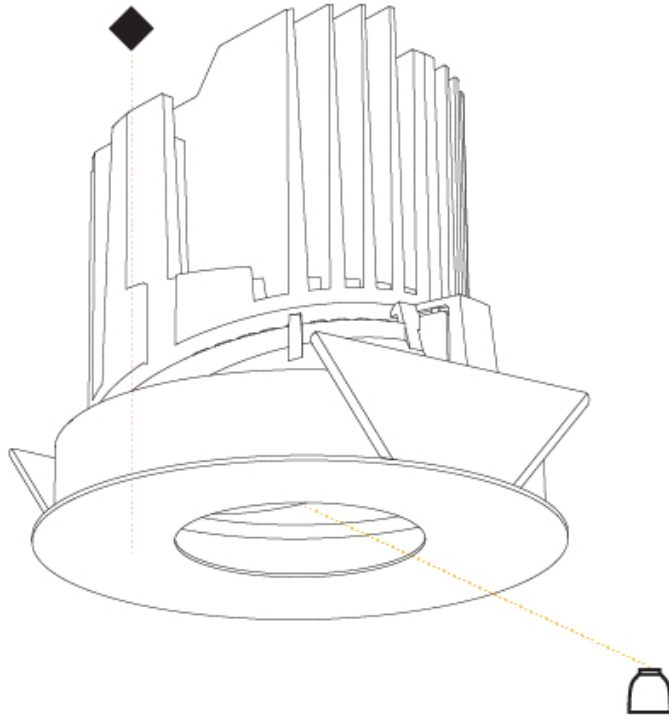

BIONIQ ROUND WALLWASH RECESSED

A37858-

PROJECT

TYPE

SPECIFIER

QUANTITY

DATE